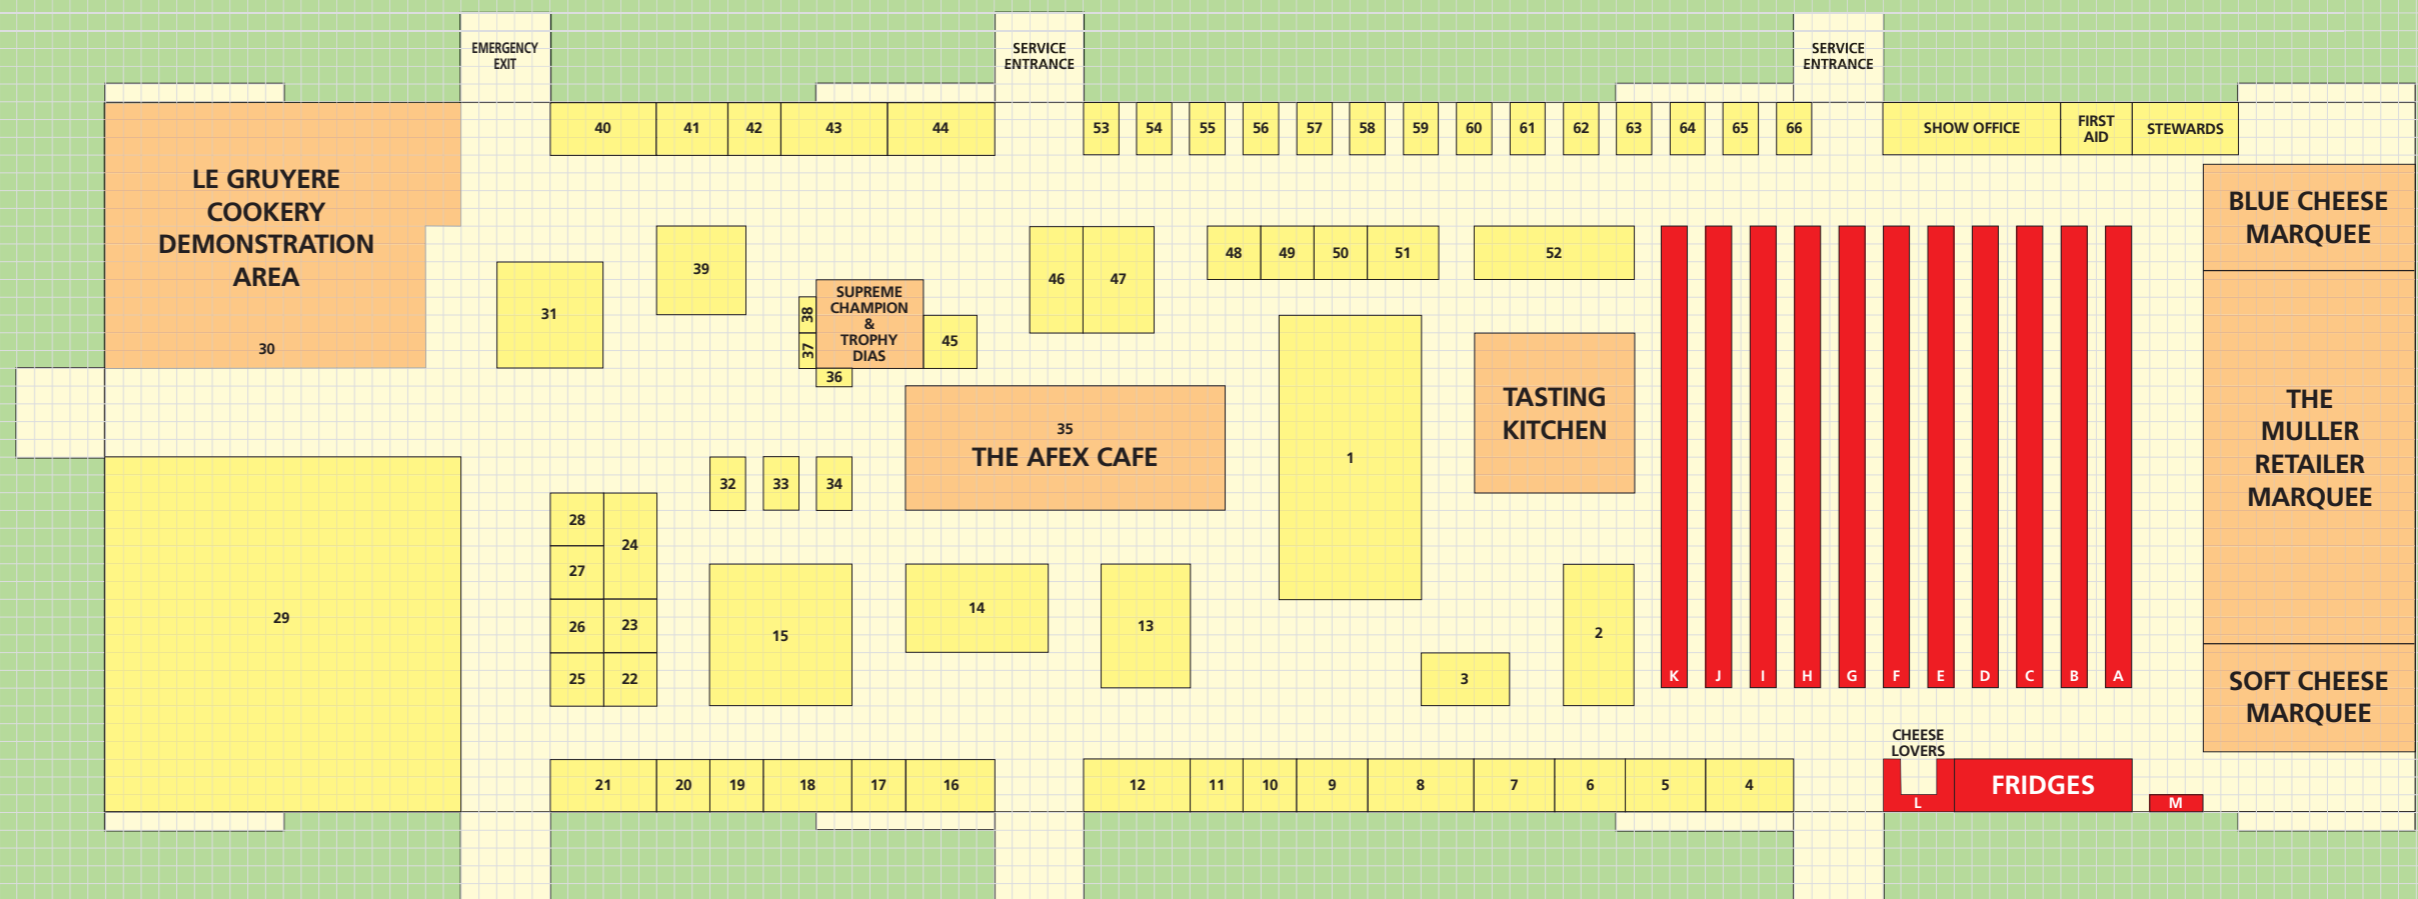

INTERNATIONAL CHEESE AWARDS - NANTWICH 2017

IN THE CHESHIRE EAST PAVILION

**CHEESE
HOSPITALITY
PAVILION**

Garden
Area

HOSPITALITY
ENTRANCE

SPONSORS
LOUNGE

- | | | | | |
|--|-----------------------------|---------------------------------|------------------------------|---------------------------------|
| 1 Dairy Crest Cathedral City | 18 PFM Packaging Machinery | <i>Sparkenhoe</i> | 33 Lancashire Dairies | 50 Foss UK Ltd |
| 2 Eurilait | 19 Asda Stores Ltd | <i>Lyhner Dairies</i> | 34 Cybercolors Ltd | 51 Tetra Pak Processing Ltd |
| 3 SI (Systems Integration (Trading) Ltd) | 20 Savencia | <i>Keens</i> | 35 AFEX Café | 52 Dale Farm Ltd |
| 4 Norseland Ltd | 21 CHR Hansen | <i>Shirevale</i> | 36 Yorkshire Dales Ice Cream | 53 Great British Cheese Company |
| 5 Ilapak | 22 Flexo Pack UK | <i>Du Pont</i> | 37 Photographer | 54 David Williams Cheese |
| 6 AFCO C&S Ltd | 23 Kantar Worldpanel | <i>Berkswell</i> | 38 Speciality Food Magazine | 55 Bookham Harrison Farm |
| 7 Bridgehead Food Partners | 24 DSM Food Specialities | <i>Olianas Gusto Italiano</i> | 39 Joseph Heler Ltd | 56 EM Treur en ZN BV |
| 8 Fayrefield Foods | 25 Barbers Cheese Makers | <i>Fielding Cottage</i> | 40 Reaseheath College | 57 Italia Formaggi |
| 9 Kemtile Ltd | 26 Moody Direct Ltd | <i>Colla SPA</i> | 41 Visual Packaging Ltd | 58 Italia Formaggi |
| 10 Tecnal | 27 Pieroth Ltd | <i>Isle of Man Creamery</i> | 42 Reefer 90's | 59 Dairy Crest - Davidstow |
| 11 CEM Microwave Technology | 28 Muller | <i>Westland</i> | 43 Alpma GB Ltd | 60 Cheshire Cheese Company |
| 12 Sealed Air Ltd | 29 Bradburys | <i>Arrigoni</i> | 44 Belton Farm Ltd | 61 Dewlay Cheesemakers |
| 13 Granarolo uk | Incorporating: | <i>Saddleworth/Sandhams</i> | 45 Isigny Sainte Mere | 62 The Guild of Cheese Graders |
| 14 Arla | <i>Cropwell Bishop</i> | <i>Entremont</i> | 46 Wyke Farms | 63 L'Agricola |
| 15 Ornuva Foods UK Ltd | <i>Cornish Cheese Co</i> | <i>Everest Dairies</i> | 47 Long Clawson Dairy | 64 Butlers Farmhouse Cheese |
| 16 Klenzan Ltd | <i>Applebys</i> | <i>Onetik IVerienes</i> | 48 Delamere Dairy | 65 Emilia |
| 17 Yamoto Scales | <i>Quickes Traditional</i> | <i>Northumberland Cheese Co</i> | 49 Markomilk Ltd | 66 Society of Dairy Technology |
| | <i>Lincolnshire Poacher</i> | <i>La contadina</i> | | |
| | | 30 Cookery Area Le Gruyere | | |
| | | 31 Lactalis McLelland | | |
| | | 32 Saddleworth Cheese Co | | |